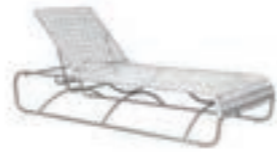

| | |
|---------------------|------|
| STRUCTURE STRUCTURE | AL08 |
| TRESSAGE BRAID | OM01 |

PALM25 - Chaise longue inclinable / Adjustable daybed

84.5 cm 210 cm 38.5 cm

| | |
|---------------------|------|
| STRUCTURE STRUCTURE | AL08 |
| TRESSAGE BRAID | OM01 |