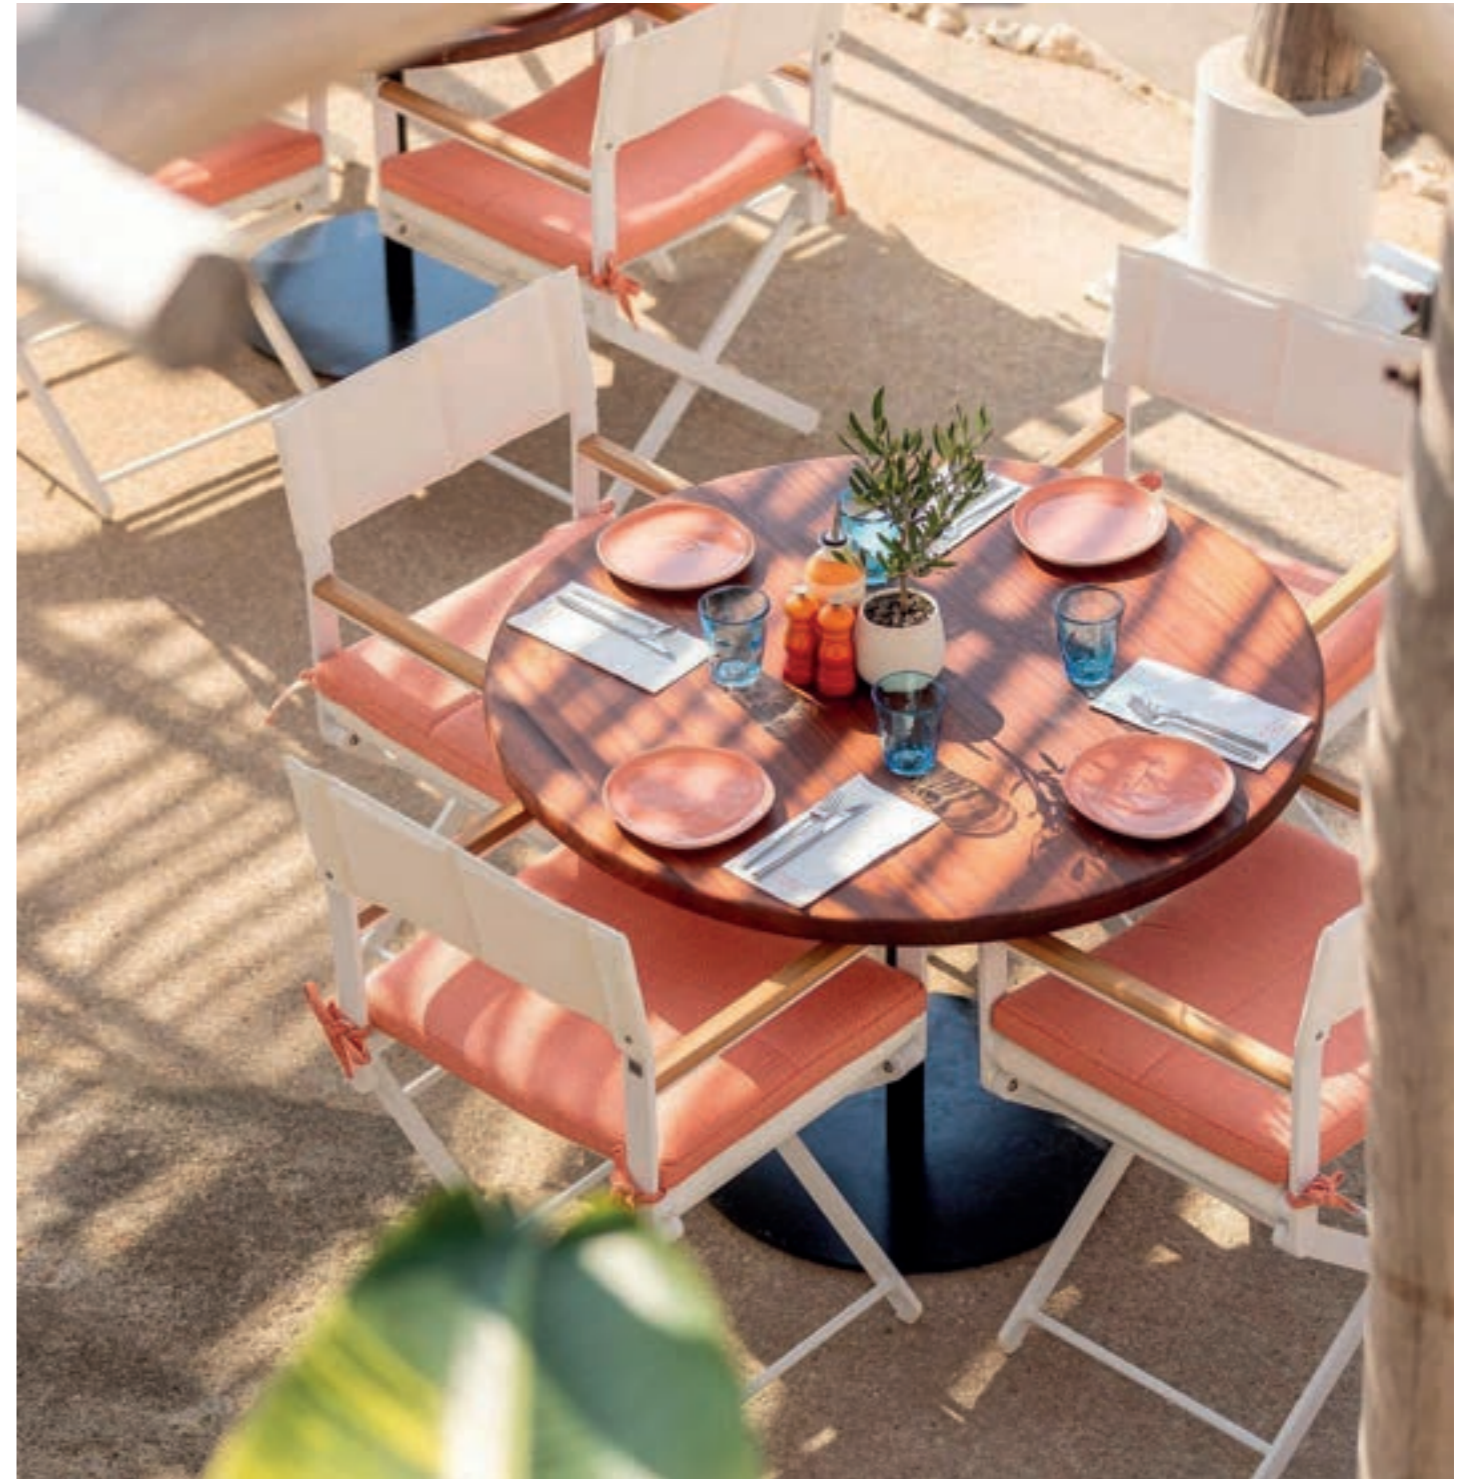

The
Maybourne
Riviera